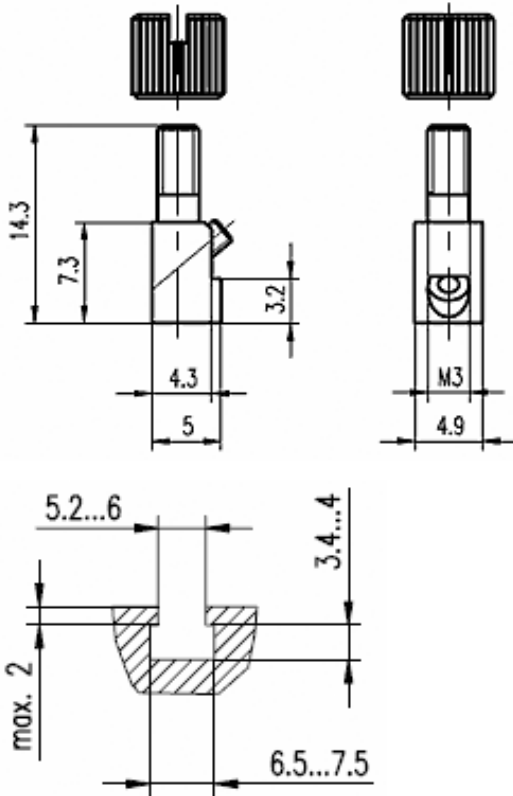

## Accessories: Mounting unit BMF 305-HW-50

### Common Data

Version  
Usable with

Bracket  
with BMF 305-..for Pneumatic  
cylinders with T-slot e.g. Festo

### Mechanical Data

Material  
Weight  
Mounting

Aluminium anodised  
2  
fixed with screw (stainless steel)

Datasheet number::

Definitions see general catalog.  
If not otherwise noted, ratings according to  
IEC 60947-5-2 (DIN EN60947-5-2)